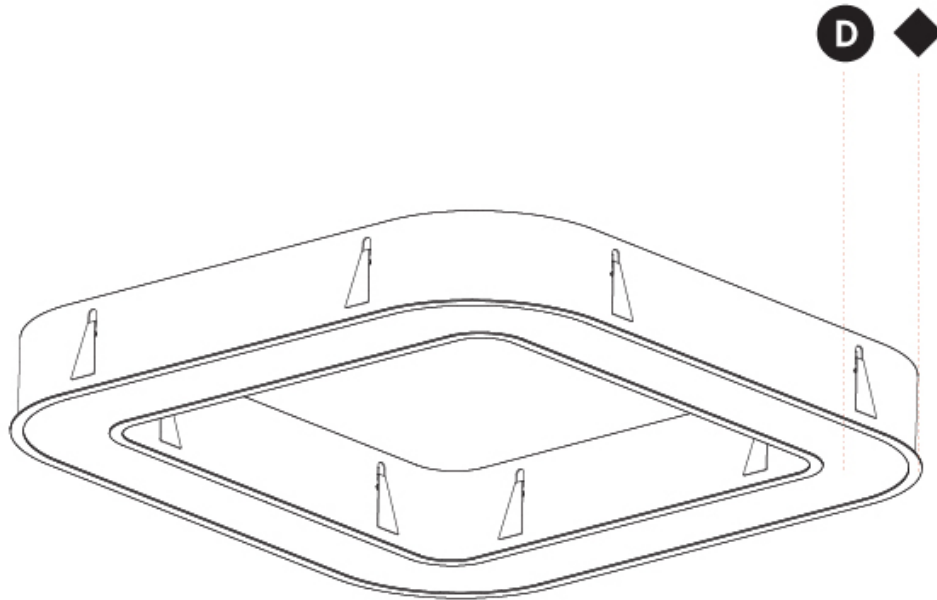

GLORIOUS QUANTUM SURFACE

A32953-

PROJECT _____

TYPE _____

SPECIFIER _____

QUANTITY _____

DATE _____

A