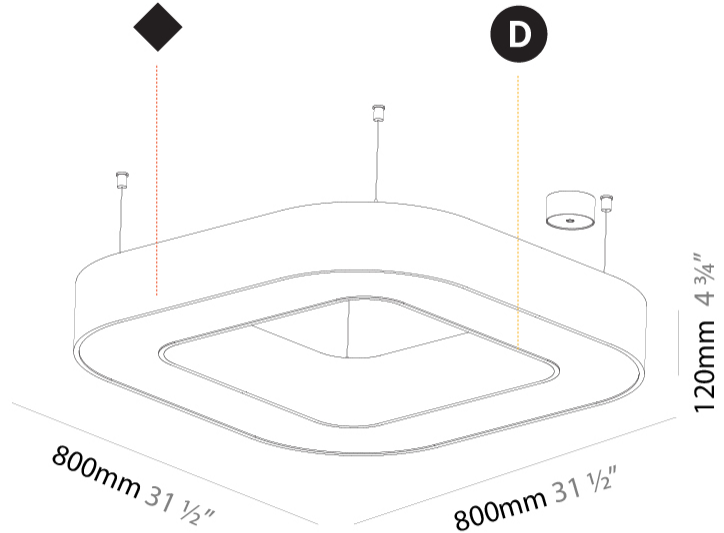

GENERAL

Series: Glorious
Subseries: Glorious Quantum
Brand: Prolicht
Division: Architectural
Mounting Type: Suspension
Mounting Location: Ceiling
Subcategory: Ambient

PHYSICAL

Shape: Square
Length (mm): 800
Length (in): 31 1/2
Width (mm): 800
Width (in): 31 1/2
Height (mm): 120
Height (in): 4 3/4
Max. Overall Height (mm): 2120
Max. Overall Height (in): 83 7/16
Light Distribution: Direct
Weight (kg): 9.422
Weight (lbs): 20.73
Diffuser: PMMA - Opal or Micro-Prism
Fixture Finish: SSR / BKV / CWI / CRY / HAB / LAG / UFT / ITA / RUA / RUR / MIC / FTG / MYG / TWT / LOD / PUS / FRO / FUP / KIA / POP / BLS / SPG / MEY / GOH / GUM / CHC / COM / ABZ / JAG / OBR / MOS / ROR
Fixture Material: Aluminum

ELECTRICAL

Lamp Type: LED (Zhaga Standard)
Input Wattage (W): 40
Total Output Wattage (W): 31 / 25.6 (3500K)
Dimming: Non-Dimming / Phase Dimming (120Vac only) / 0-10V Dimming
Driver Included: Yes
Driver Location: Integrated
Driver Type: Constant Current - 120 / 277Vac
Driver Class: Class 2
Input Voltage (V): 120 - 277
Constant Current (MA): 350 / 800 (3500K)

LED

Color Temperature (°K): 3000 / 3500 / 4000
Max. Delivered Lumen (lm): 3690 / 3822 / 3900
CRI: >80 CRI
Efficiency (%): 65
Lamp Life (hrs): 50000

OPTICAL

RATINGS AND CERTIFICATIONS

Certified By: Certified for North American Standards
IP rating: IP20