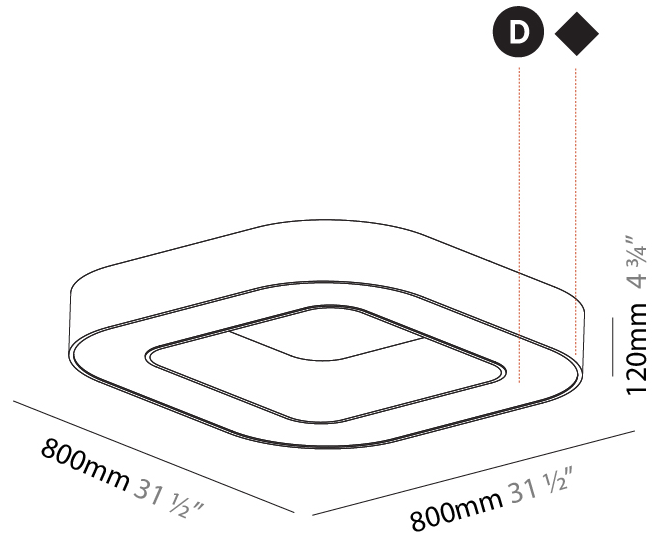

GENERAL

Series: Glorious
Subseries: Glorious Quantum
Brand: Prolicht
Division: Architectural
Mounting Type: Surface
Mounting Location: Ceiling
Subcategory: Ambient

PHYSICAL

Shape: Square
Length (mm): 800
Length (in): 31 1/2
Width (mm): 800
Width (in): 31 1/2
Height (mm): 120
Height (in): 4 3/4
Light Distribution: Direct
Weight (kg): 9.04
Weight (lbs): 19.92
Diffuser: PMMA - Opal or Micro-Prism
Fixture Finish: SSR / BKV / CWI / CRY / HAB / LAG / UFT / ITA / RUA / RUR / MIC / FTG / MYG / TWT / LOD / PUS / FRO / FUP / KIA / POP / BLS / SPG / MEY / GOH / GUM / CHC / COM / ABZ / JAG / OBR / MOS / ROR
Fixture Material: Aluminum

ELECTRICAL

Lamp Type: LED (Zhaga Standard)
Input Wattage (W): 40
Total Output Wattage (W): 32 / 25.6 (3500K)
Dimming: Non-Dimming / Phase Dimming (120Vac only) / 0-10V Dimming
Driver Included: Yes
Driver Location: Integrated
Driver Type: Constant Current - 120 / 277Vac
Driver Class: Class 2
Input Voltage (V): 120 - 277
Constant Current (MA): 350 / 800 (3500K)

LED

Color Temperature (°K): 3000 / 3500 / 4000
Max. Delivered Lumen (lm): 3690 / 3822 / 3900
CRI: >80 CRI
Efficiency (%): 65
Lamp Life (hrs): 50000

OPTICAL

RATINGS AND CERTIFICATIONS

Certified By: Certified for North American Standards
IP rating: IP20